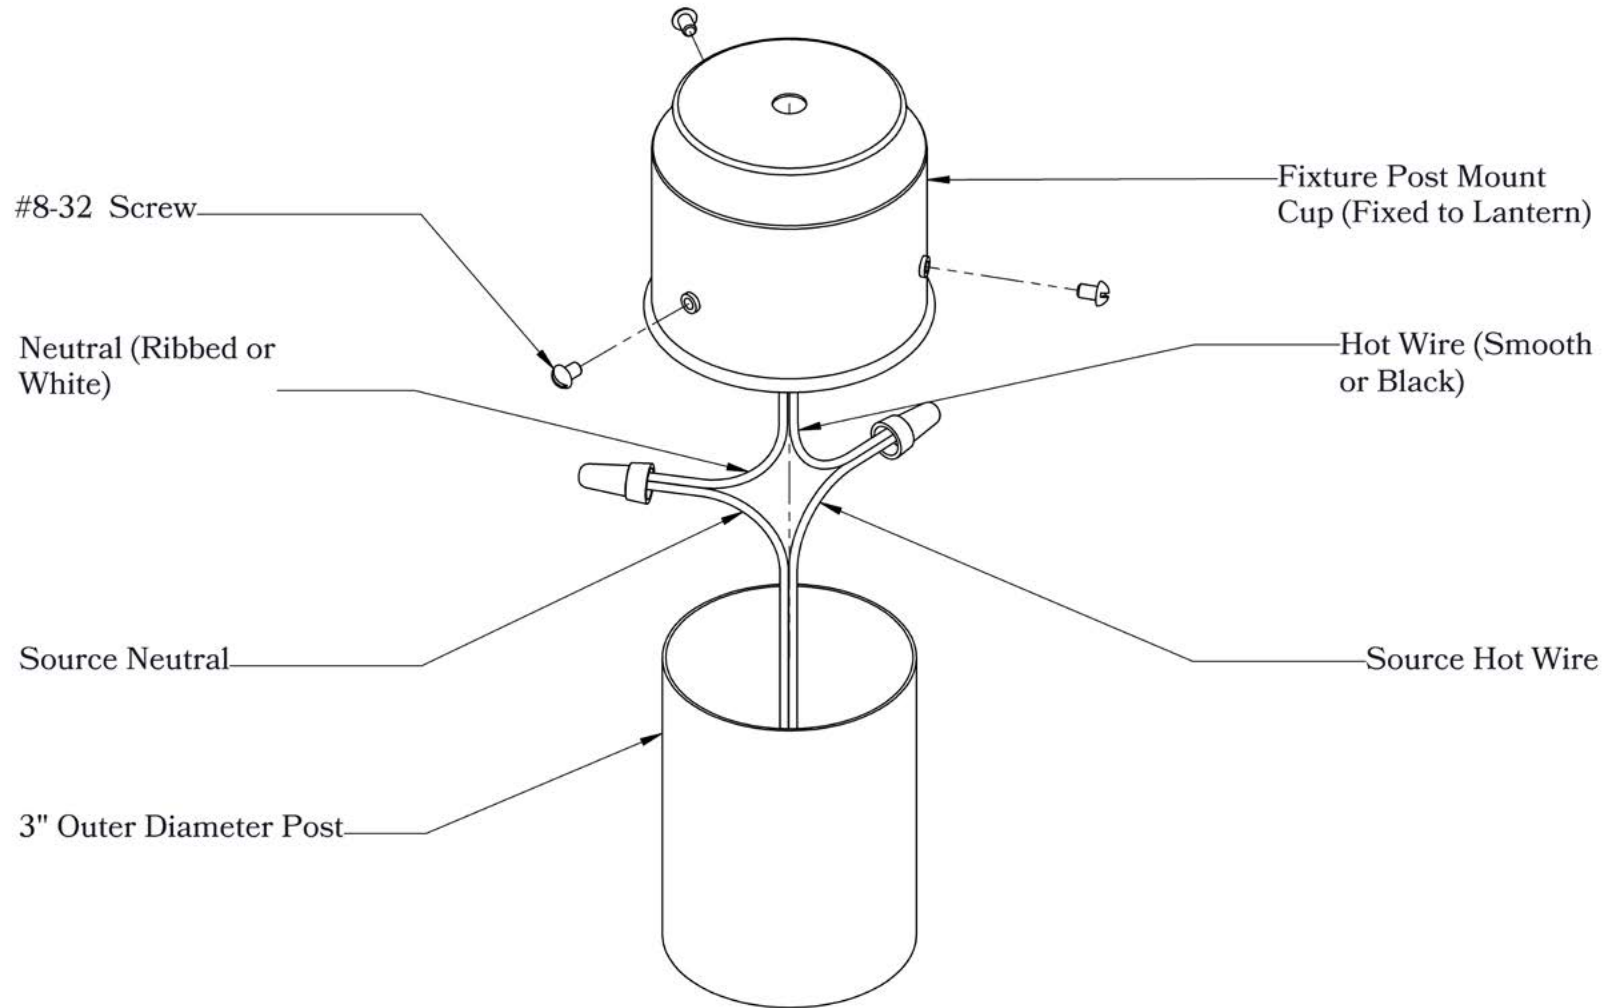

## Dimensions

Roof Width	6"
Body Width	4 1/2"
Lantern Height	8 1/4"
Height	11 1/4"
Mounts To	3" Diameter Post

## Overlays Available In This Series

Arch

Gamble

Raymond

Glass Only

**Mounting Instructions** | 3-inch Metal Post (12 Volts)

**CAUTION—DISCONNECT POWER**

Always shut off power when installing or repairing this (or any other) electrical appliance. Failure to do so may result in severe injury or death. This product must be installed in accordance with applicable installation codes by a person familiar with the construction and operation of the product, and the hazards involved.