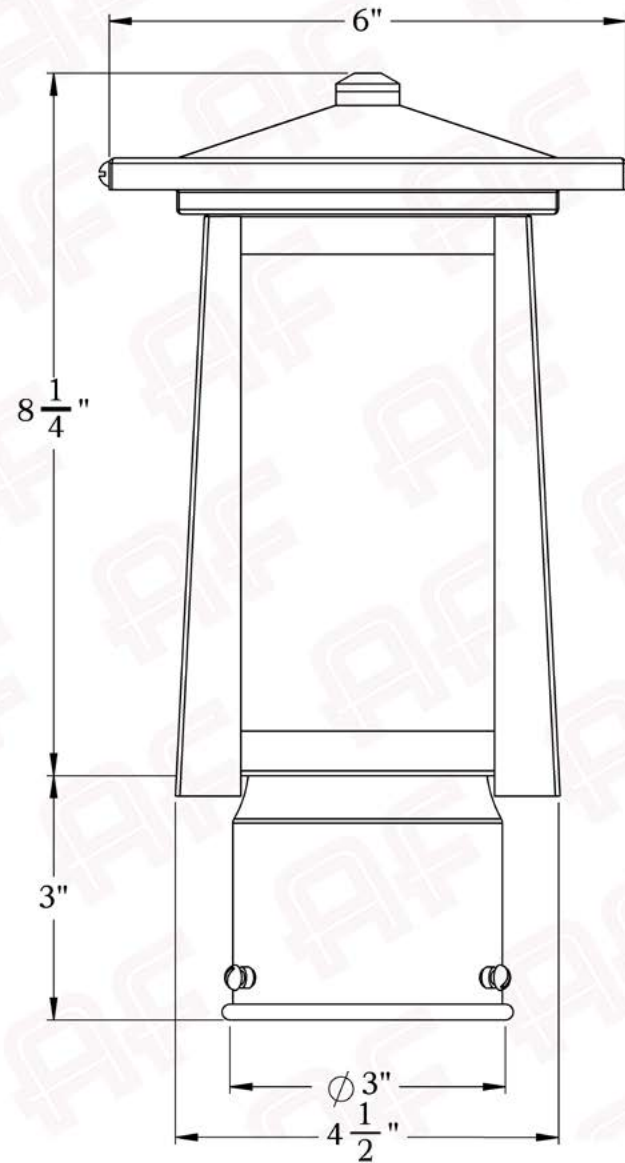

# Small

**AMERICA'S FINEST**  
Lighting & Mailbox Co.  
975 N. Enterprise St. Orange, CA 92867

PRODUCT No. | 442-3  
TITLE | Waverly  
UL RATING | Wet

LAMP BASE | Medium Base (E26)  
MAX WATTAGE | 60W  
VOLTAGE | 12V or 120V

## Dimensions

Roof Width	6"
Body Width	4 1/2"
Lantern Height	8 1/4"
Height	11 1/4"
Mounts To	3" Diameter Post