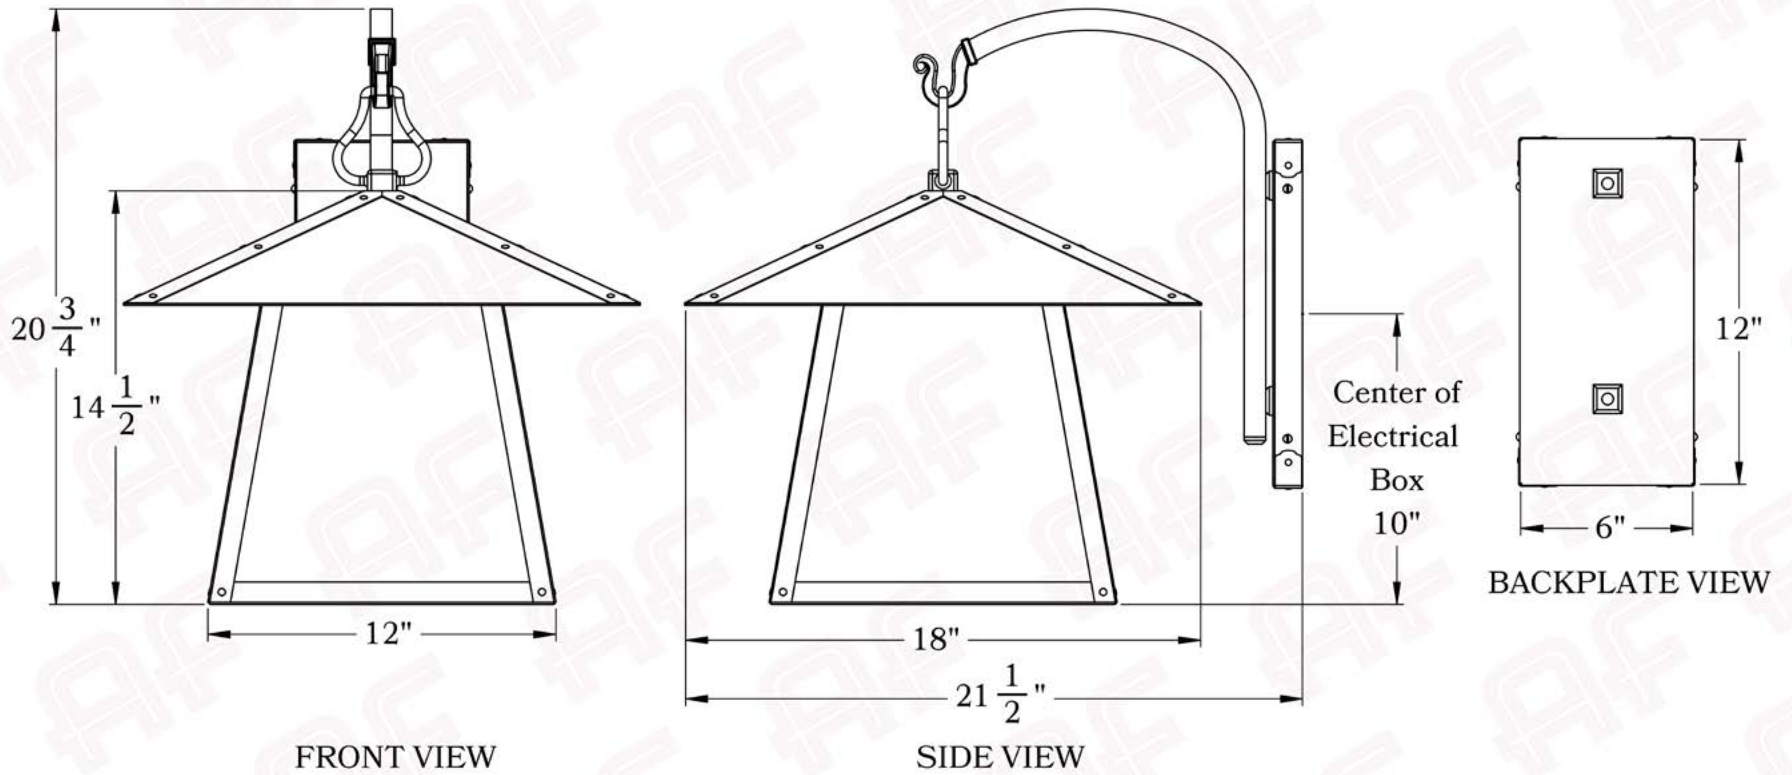

# X Large

## Dimensions

Roof Width	18"
Body Width	12"
Lantern Height	14 1/2"
Height	20 3/4"
Projection	21 1/2"
Mounting Plate	6" x 12"