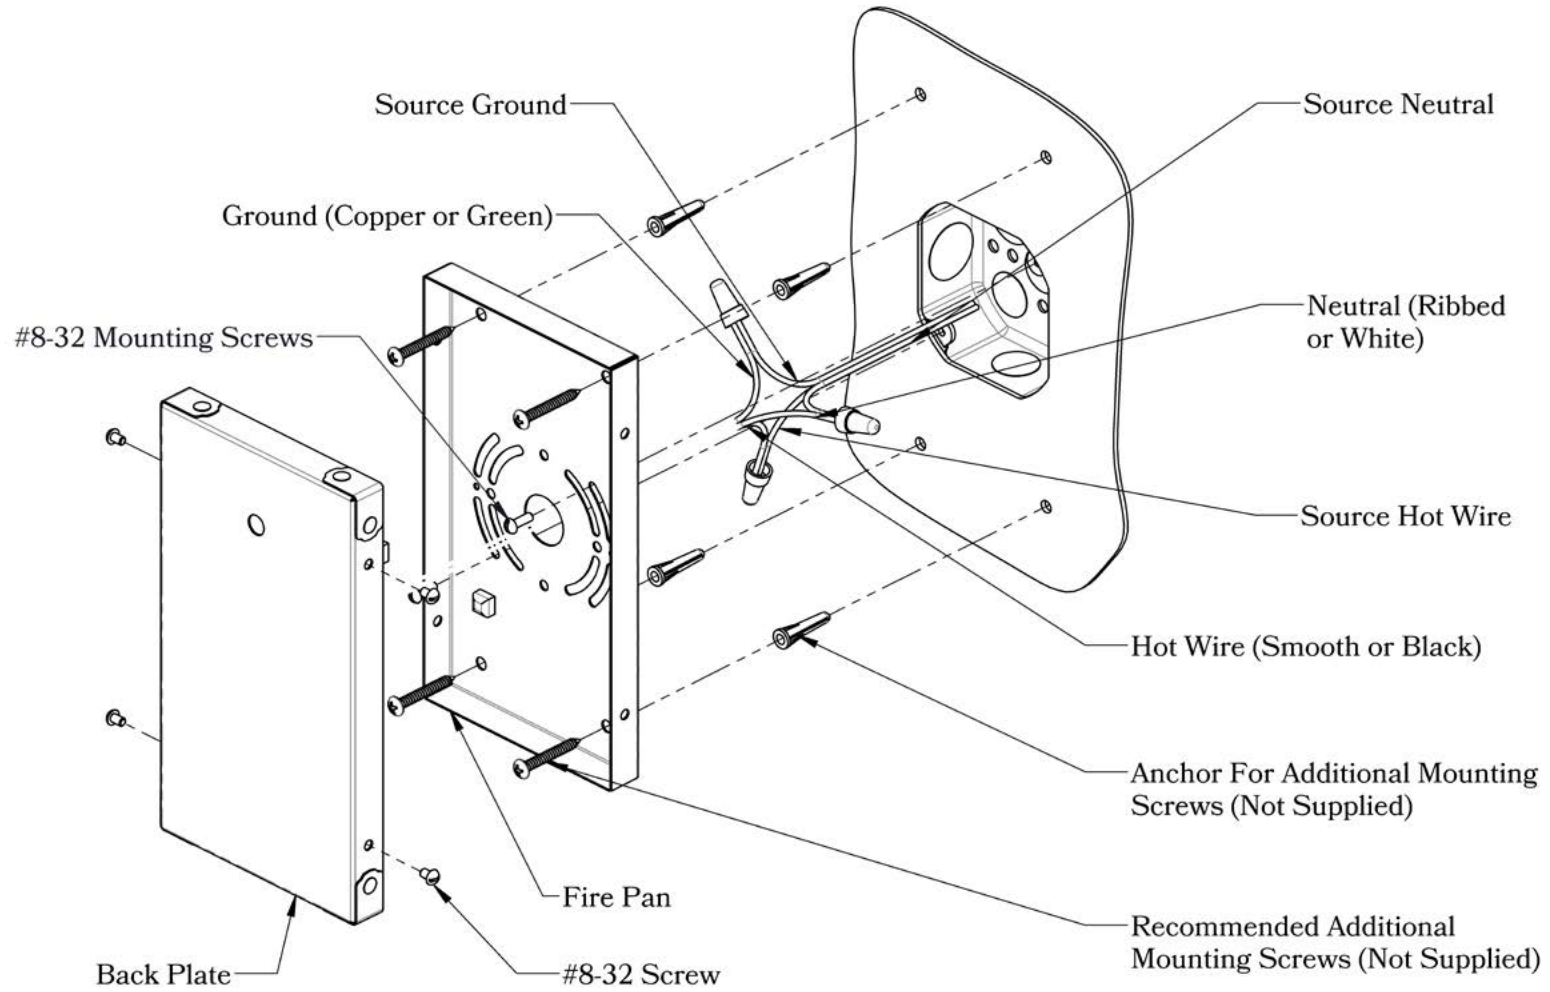

## Overlays Available In This Series

Arch

Arrow

Cloud Lift

Double T

Glass Only

**Mounting Instructions** | Wall Mount With Fire Pan

**CAUTION—DISCONNECT POWER**

Always shut off power when installing or repairing this (or any other) electrical appliance. Failure to do so may result in severe injury or death. This product must be installed in accordance with applicable installation codes by a person familiar with the construction and operation of the product, and the hazards involved.