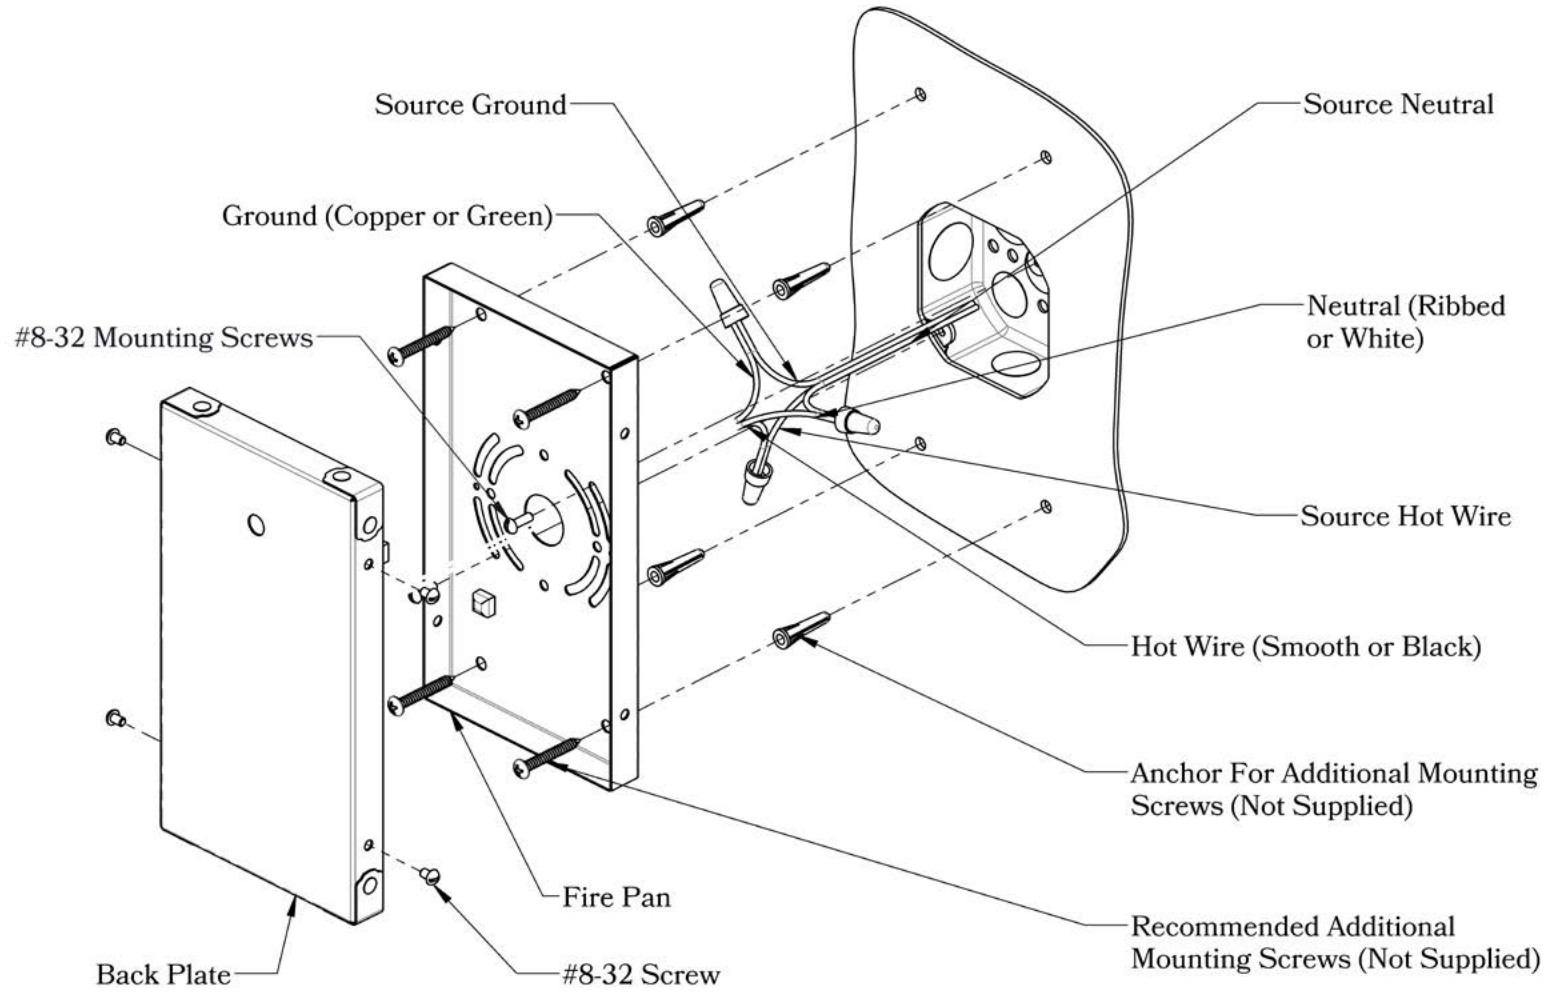

Dimensions

Roof Width	9 1/2"
Body Width	7 1/4"
Lantern Height	13 1/2"
Height	16"
Projection	13"
Mounting Plate	5" x 9"

Electrical Specs

UL Rating	Wet
Voltage	120V
Socket Type	Medium Base - E26
Number of Light Bulbs	1
Max Wattage per Bulb	100W
LED Bulb	Supplied
Dimmable	Yes

CAUTION—DISCONNECT POWER

Always shut off power when installing or repairing this (or any other) electrical appliance. Failure to do so may result in severe injury or death. This product must be installed in accordance with applicable installation codes by a person familiar with the construction and operation of the product, and the hazards involved.