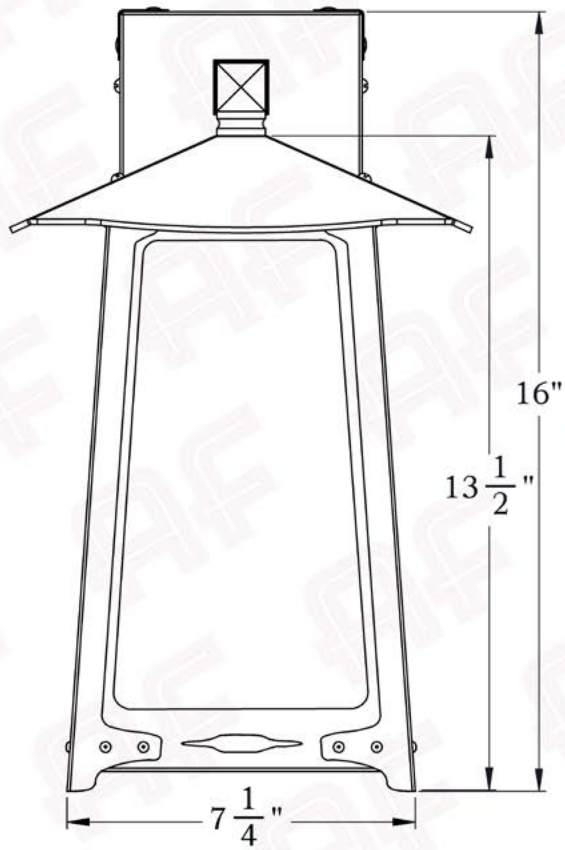

Product No. 604-8

The Baldwin Series
Straight Arm Sconce
Large

AMERICA'S FINEST 
Lighting & Mailbox Co. 

Large

FRONT VIEW

SIDE VIEW

AMERICA'S FINEST
Lighting & Mailbox Co.
 975 N. Enterprise St. Orange, CA 92867

PRODUCT No. | 604-8
 TITLE | Baldwin
 UL RATING | Wet

LAMP BASE | Medium Base (E26)
 MAX WATTAGE | 100W
 VOLTAGE | 120V

PROPRIETARY AND CONFIDENTIAL
 The information contained in this drawing is the sole property of America's Finest. Any reproduction in part or as a whole without written permission from America's Finest is prohibited.

Dimensions

Roof Width	9 1/2"
Body Width	7 1/4"
Lantern Height	13 1/2"
Height	16"
Projection	13"
Mounting Plate	5" x 9"

Electrical Specs

UL Rating	Wet
Voltage	120V
Socket Type	Medium Base - E26
Number of Light Bulbs	1
Max Wattage per Bulb	100W
LED Bulb	Supplied
Dimmable	Yes