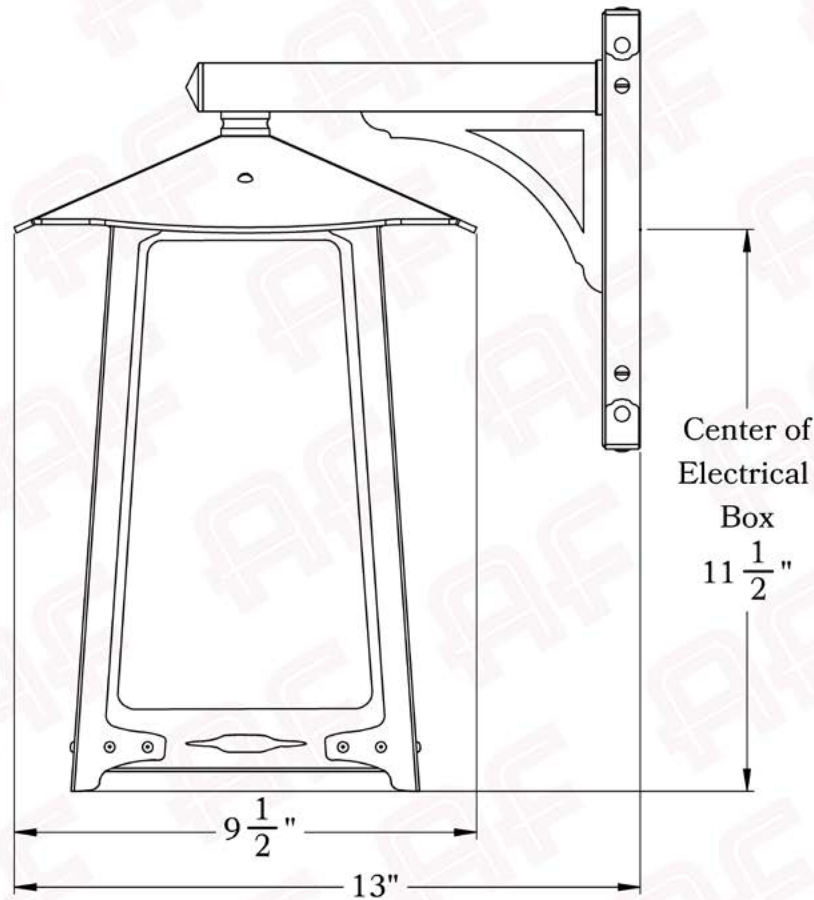

Product No. 604-8

The Baldwin Series
Straight Arm Sconce
Large

AMERICA'S FINEST 
Lighting & Mailbox Co. 

Large

FRONT VIEW

SIDE VIEW

AMERICA'S FINEST
Lighting & Mailbox Co.
 975 N. Enterprise St. Orange, CA 92867

PRODUCT No. | 604-8
 TITLE | Baldwin
 UL RATING | Wet

LAMP BASE | Medium Base (E26)
 MAX WATTAGE | 100W
 VOLTAGE | 120V

PROPRIETARY AND CONFIDENTIAL
 The information contained in this drawing is the sole property of America's Finest. Any reproduction in part or as a whole without written permission from America's Finest is prohibited.

Dimensions

Roof Width	9 1/2"
Body Width	7 1/4"
Lantern Height	13 1/2"
Height	16"
Projection	13"
Mounting Plate	5" x 9"

Electrical Specs

UL Rating	Wet
Voltage	120V
Socket Type	Medium Base - E26
Number of Light Bulbs	1
Max Wattage per Bulb	100W
LED Bulb	Supplied
Dimmable	Yes