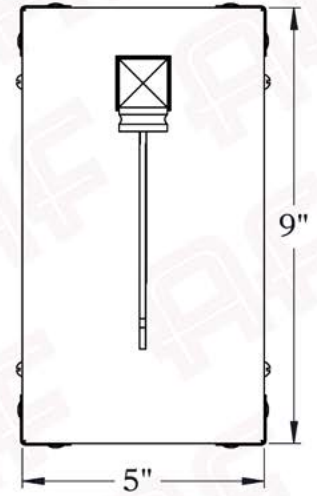

Large

FRONT VIEW

SIDE VIEW

AMERICA'S FINEST
Lighting & Mailbox Co.
975 N. Enterprise St. Orange, CA 92867

PRODUCT No. | 604-8
TITLE | Baldwin
UL RATING | Wet

LAMP BASE | Medium Base (E26)
MAX WATTAGE | 100W
VOLTAGE | 120V

PROPRIETARY AND CONFIDENTIAL
The information contained in this drawing is the sole property of America's Finest. Any reproduction in part or as a whole without written permission from America's Finest is prohibited.